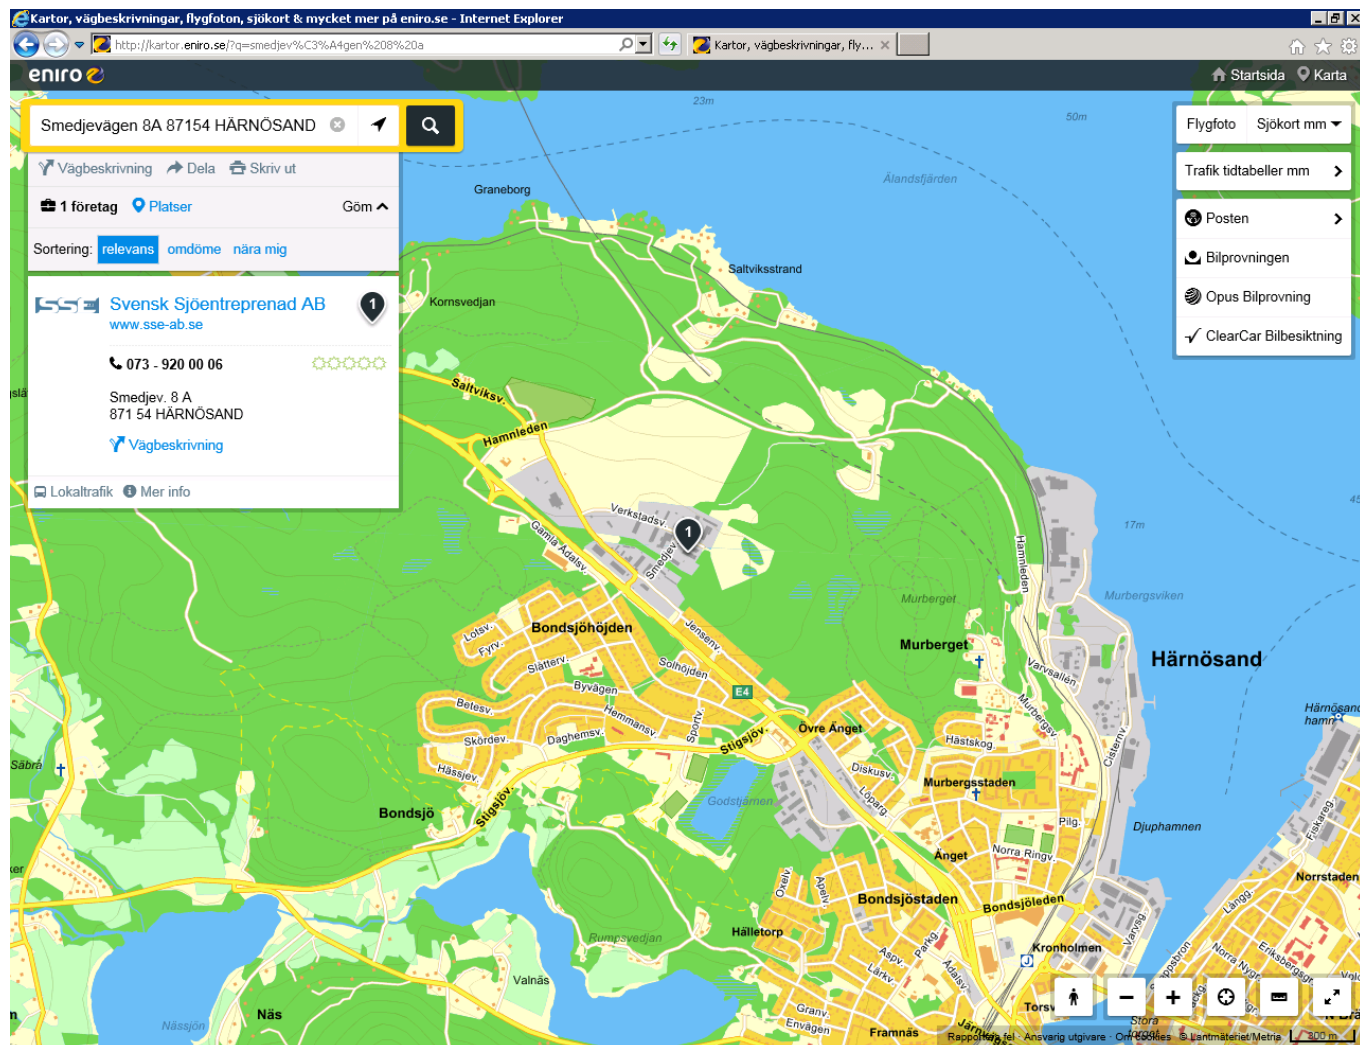

Driving directions to Svensk Sjöentreprenad AB in Härnösand

Park in the yard in front of the property.
Go through the door on your left.

<http://kartor.eniro.se/?q=smedjev%C3%A4gen%208%20a>

<https://www.google.se/maps/place/Smedjev%C3%A4gen+8,+871+54+H%C3%A4rn%C3%B6sand/@62.6506139,17.8996419,17z/data=!3m1!4b1!4m2!3m1!1s0x46649a957e6c6b6d:0xbf400bd928fc5ba3>